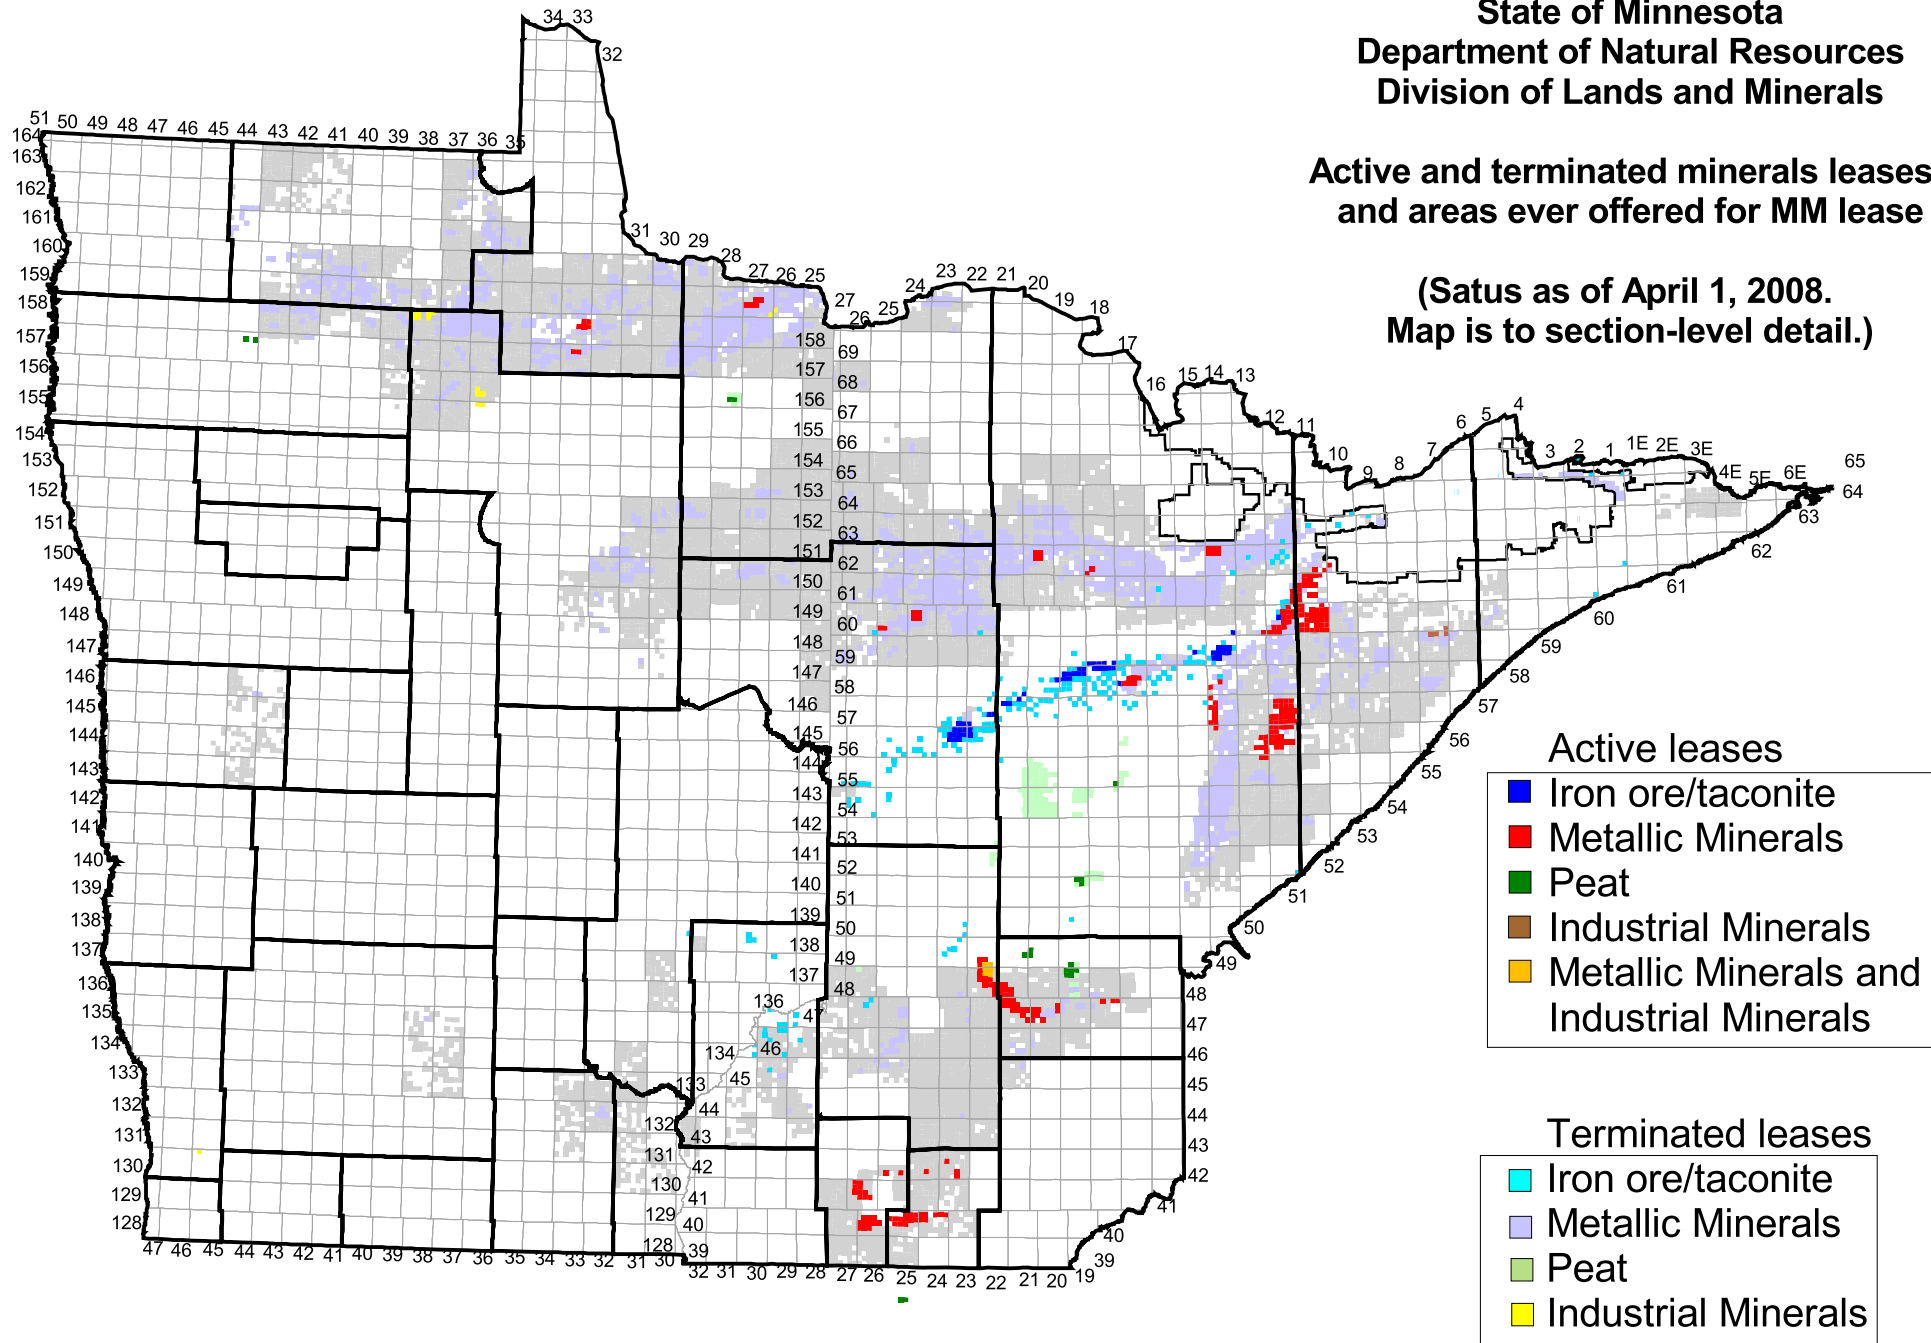

State of Minnesota
Department of Natural Resources
Division of Lands and Minerals

Active and terminated minerals leases,
and areas ever offered for MM lease

(Status as of April 1, 2008.
Map is to section-level detail.)

Active leases

- Iron ore/taconite
- Metallic Minerals
- Peat
- Industrial Minerals
- Metallic Minerals and Industrial Minerals

Terminated leases

- Iron ore/taconite
- Metallic Minerals
- Peat
- Industrial Minerals