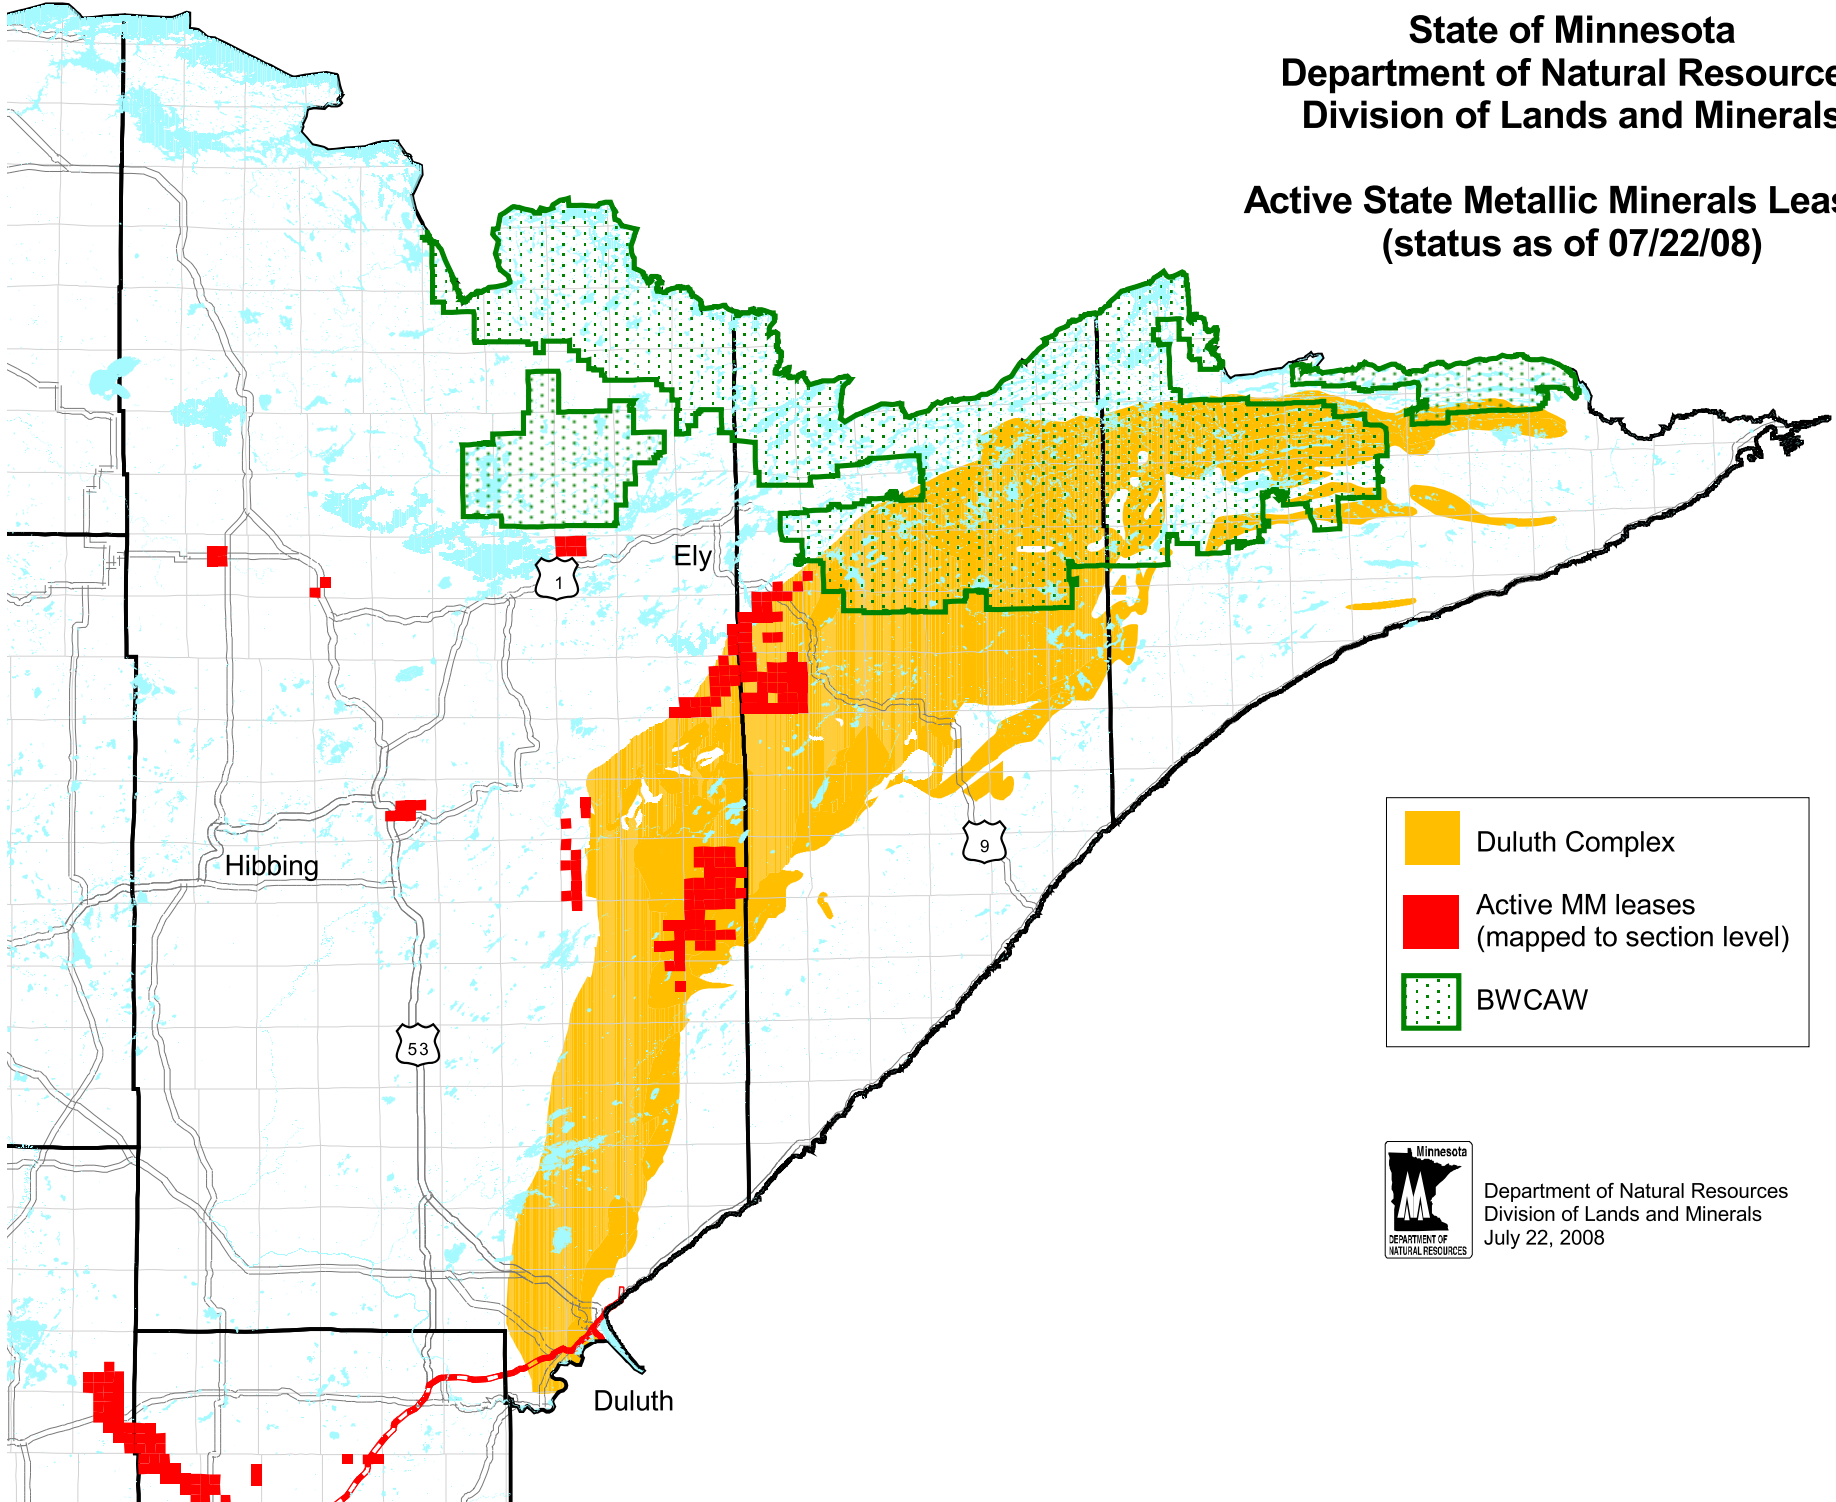

State of Minnesota
Department of Natural Resources
Division of Lands and Minerals

Active State Metallic Minerals Leases
(status as of 07/22/08)

-  Duluth Complex
-  Active MM leases (mapped to section level)
-  BWCWA

Department of Natural Resources
Division of Lands and Minerals
July 22, 2008